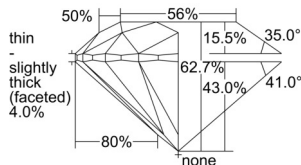

GIA®

FACSIMILE

GIA REPORT 1505606124

Verify this report at GIA.edu

GIA NATURAL DIAMOND DOSSIER®

October 10, 2024
GIA Report Number 1505606124
Shape and Cutting Style ..... Round Brilliant
Measurements ..... 4.27 - 4.29 x 2.68 mm

GRADING RESULTS

Carat Weight ..... 0.30 carat
Color Grade ..... H
Clarity Grade S11
Cut Grade ..... Excellent

ADDITIONAL GRADING INFORMATION

Polish ..... Excellent
Symmetry ..... Excellent
Fluorescence ..... Faint
Clarity Characteristics ..... Crystal, Cloud, Feather
Inscription(s): GIA 1505606124

PROPORTIONS

Profile to actual proportions