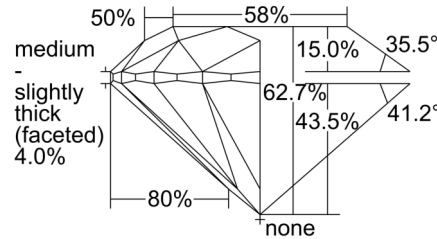

GIA NATURAL DIAMOND GRADING REPORT

October 11, 2024  
 GIA Report Number ..... 1505614306  
 Shape and Cutting Style ..... Round Brilliant  
 Measurements ..... 7.26 - 7.29 x 4.56 mm

GRADING RESULTS

Carat Weight ..... 1.51 carat  
 Color Grade ..... L  
 Clarity Grade ..... SI1  
 Cut Grade ..... Excellent

PROPORTIONS

Profile to actual proportions

CLARITY CHARACTERISTICS

KEY TO SYMBOLS\*

- Feather
- Crystal
- Cloud
- Needle

\* Red symbols denote internal characteristics (inclusions). Green or black symbols denote external characteristics (blemishes). Diagram is an approximate representation of the diamond, and symbols shown indicate type, position, and approximate size of clarity characteristics. All clarity characteristics may not be shown. Details of finish are not shown.