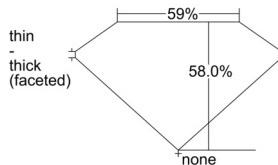

GIA®

FACSIMILE

GIA REPORT 1505619788

Verify this report at GIA.edu

GIA NATURAL DIAMOND DOSSIER®

October 10, 2024
GIA Report Number 1505619788
Shape and Cutting Style ..... Heart Brilliant
Measurements ..... 5.72 x 6.43 x 3.73 mm

GRADING RESULTS

Carat Weight ..... 0.80 carat
Color Grade ..... H
Clarity Grade VS1

ADDITIONAL GRADING INFORMATION

Polish ..... Excellent
Symmetry ..... Excellent
Fluorescence ..... None
Clarity Characteristics ..... Feather, Pinpoint
Inscription(s): GIA 1505619788

PROPORTIONS

Profile not to actual proportions

GRADING SCALES

GIA COLOR SCALE		GIA CLARITY SCALE	
COLORLESS	D	VERY VERY SLIGHTLY INCLUDED	FLAWLESS
	E		INTERNALLY FLAWLESS
	F		VS₁
	G		VS₂
	H		VS₁
	I		VS₂
	J		SI₁
	K		SI₂
	L		I₁
	M		I₂
NEAR COLORLESS	N	SLIGHTLY INCLUDED	I₃
	O		
	P		
	Q		
FAINT	R	INCLUDED	
	S		
	T		
	U		
VERT LIGHT	V		
	W		
	X		
	Y		
LIGHT	Z