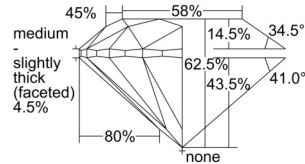

GIA®

FACSIMILE

GIA REPORT 1505624471

Verify this report at GIA.edu

GIA NATURAL DIAMOND DOSSIER®

October 10, 2024
GIA Report Number 1505624471
Shape and Cutting Style ..... Round Brilliant
Measurements ..... 5.86 - 5.91 x 3.68 mm

GRADING RESULTS

Carat Weight ..... 0.80 carat
Color Grade ..... F
Clarity Grade VVS2
Cut Grade ..... Excellent

ADDITIONAL GRADING INFORMATION

Polish ..... Excellent
Symmetry ..... Excellent
Fluorescence ..... Strong Blue
Clarity Characteristics ..... Pinpoint
Inscription(s): GIA 1505624471

PROPORTIONS

Profile to actual proportions

GRADING SCALES

GIA COLOR SCALE

COLORLESS	D
	E
	F
	G
	H
	I
	J
NEAR COLORLESS	K
	L
Faint	M
	N
	O
	P
	Q
	R
	S
	T
	U
	V
	W
	X
	Y
Light	Z

GIA CLARITY SCALE

FLAWLESS	VERY VERY SLIGHTLY INCLUDED	VVS₁	VERY SLIGHTLY INCLUDED	SI₁	SLIGHTLY INCLUDED	I₁	
							FLAWLESS
INTERNALLY FLAWLESS	VERY SLIGHTLY INCLUDED	VVS₂	VERY SLIGHTLY INCLUDED	SI₂	SLIGHTLY INCLUDED	I₂	
		VS₁		VS₂		I₃	

GIA CUT SCALE

EXCELLENT
VERY GOOD
GOOD
FAIR
POOR