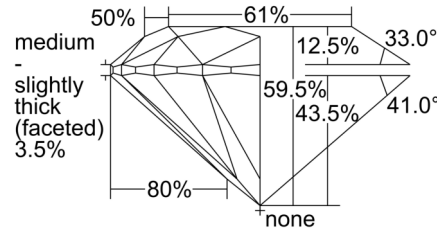

GIA NATURAL DIAMOND GRADING REPORT

October 18, 2024
 GIA Report Number 1505625346
 Shape and Cutting Style Round Brilliant
 Measurements 6.47 - 6.52 x 3.86 mm

GRADING RESULTS

Carat Weight 1.00 carat
 Color Grade G
 Clarity Grade SI1
 Cut Grade Excellent

ADDITIONAL GRADING INFORMATION

Polish Excellent
 Symmetry Excellent
 Fluorescence None
 Inscription(s): GIA 1505625346
Comments: Pinpoints are not shown.

PROPORTIONS

Profile to actual proportions

CLARITY CHARACTERISTICS

KEY TO SYMBOLS*

- Feather
- Needle
- Crystal
- Indented Natural
- Cavity
- Natural
- Cloud

* Red symbols denote internal characteristics (inclusions). Green or black symbols denote external characteristics (blemishes). Diagram is an approximate representation of the diamond, and symbols shown indicate type, position, and approximate size of clarity characteristics. All clarity characteristics may not be shown. Details of finish are not shown.