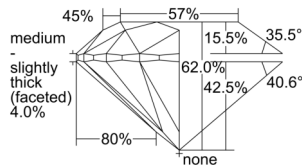

GIA®

FACSIMILE

GIA REPORT 1505628360

Verify this report at GIA.edu

GIA NATURAL DIAMOND DOSSIER®

October 11, 2024
GIA Report Number 1505628360
Shape and Cutting Style ..... Round Brilliant
Measurements ..... 4.76 - 4.79 x 2.96 mm

GRADING RESULTS

Carat Weight ..... 0.42 carat
Color Grade ..... K
Clarity Grade VS1
Cut Grade ..... Excellent

ADDITIONAL GRADING INFORMATION

Polish ..... Excellent
Symmetry ..... Excellent
Fluorescence ..... None
Clarity Characteristics ..... Needle
Inscription(s): GIA 1505628360

PROPORTIONS

Profile to actual proportions

GRADING SCALES

GIA COLOR SCALE	GIA CLARITY SCALE	GIA CUT SCALE	
D	FLAWLESS	EXCELLENT	
E	INTERNALLY FLAWLESS		
F		VVS₁	VERY GOOD
G	VVS₂		
H	VS₁	GOOD	
I	VS₂		
J	SI₁	FAIR	
K	SI₂		
L	I₁	POOR	
M			
N			
O	I₂		
P			
Q	I₃		
R			
S			
T			
U			
V			
W			
X			
Y			
Z