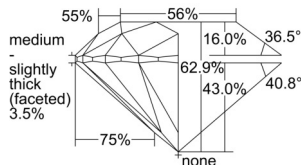

GIA®

FACSIMILE

GIA REPORT 1505632988

Verify this report at GIA.edu

GIA NATURAL DIAMOND DOSSIER®

October 14, 2024
GIA Report Number 1505632988
Shape and Cutting Style ..... Round Brilliant
Measurements ..... 5.88 - 5.91 x 3.71 mm

GRADING RESULTS

Carat Weight ..... 0.80 carat
Color Grade ..... G
Clarity Grade VS1
Cut Grade ..... Excellent

ADDITIONAL GRADING INFORMATION

Polish ..... Excellent
Symmetry ..... Excellent
Fluorescence ..... Faint
Clarity Characteristics..... Cloud, Crystal, Needle, Pinpoint
Inscription(s): GIA 1505632988

PROPORTIONS

Profile to actual proportions

GRADING SCALES

GIA COLOR SCALE	GIA CLARITY SCALE	GIA CUT SCALE
D	FLAWLESS	EXCELLENT
E	INTERNALLY FLAWLESS	
F	VVS₁	VERY GOOD
G		
H	VS₁	GOOD
I		
J	VS₂	FAIR
K		
L	SI₁	POOR
M		
N	I₁	
O		
P	I₂	
Q		
R	I₃	
S		
T		
U		
V		
W		
X		
Y		
Z