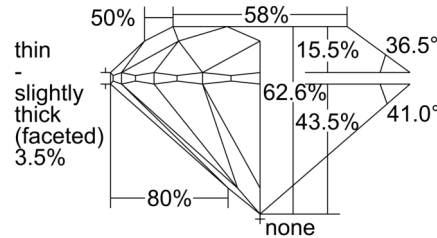

GIA NATURAL DIAMOND GRADING REPORT

October 14, 2024  
 GIA Report Number ..... 1505633534  
 Shape and Cutting Style ..... Round Brilliant  
 Measurements ..... 6.89 - 6.94 x 4.33 mm

GRADING RESULTS

Carat Weight ..... 1.29 carat  
 Color Grade ..... E  
 Clarity Grade ..... SI1  
 Cut Grade ..... Excellent

Profile to actual proportions

CLARITY CHARACTERISTICS

KEY TO SYMBOLS\*

- Crystal      ▲ Natural
- ~ Feather
- ▲ Indented Natural
- ∖ Needle

\* Red symbols denote internal characteristics (inclusions). Green or black symbols denote external characteristics (blemishes). Diagram is an approximate representation of the diamond, and symbols shown indicate type, position, and approximate size of clarity characteristics. All clarity characteristics may not be shown. Details of finish are not shown.