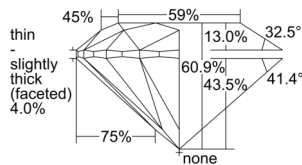

GIA®

FACSIMILE

GIA REPORT 1505636964

Verify this report at GIA.edu

GIA NATURAL DIAMOND DOSSIER®

October 11, 2024
GIA Report Number 1505636964
Shape and Cutting Style ..... Round Brilliant
Measurements ..... 4.31 - 4.32 x 2.63 mm

GRADING RESULTS

Carat Weight ..... 0.30 carat
Color Grade ..... D
Clarity Grade S11
Cut Grade ..... Excellent

ADDITIONAL GRADING INFORMATION

Polish ..... Excellent
Symmetry ..... Excellent
Fluorescence ..... None
Clarity Characteristics ..... Crystal, Feather
Inscription(s): GIA 1505636964

PROPORTIONS

Profile to actual proportions

GRADING SCALES

GIA COLOR SCALE	GIA CLARITY SCALE	GIA CUT SCALE
D	FLAWLESS	EXCELLENT
E	FLAWLESS	
F	INTERNALLY FLAWLESS	VERY GOOD
G	FLAWLESS	
H	VVS₁	GOOD
I	VVS₂	
J	VS₁	FAIR
K	VS₂	
L	S1₁	POOR
M	S1₂	
N	I₁	
O	I₂	
P	I₃	
Q		
R		
S		
T		
U		
V		
W		
X		
Y		
Z