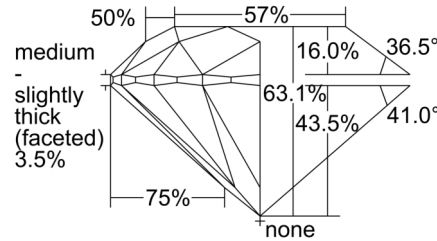

GIA NATURAL DIAMOND GRADING REPORT

October 14, 2024  
 GIA Report Number ..... 1505640988  
 Shape and Cutting Style ..... Round Brilliant  
 Measurements ..... 6.34 - 6.39 x 4.01 mm

GRADING RESULTS

Carat Weight ..... 1.01 carat  
 Color Grade ..... G  
 Clarity Grade ..... SI1  
 Cut Grade ..... Excellent

PROPORTIONS

Profile to actual proportions

CLARITY CHARACTERISTICS

KEY TO SYMBOLS\*

- Crystal
- ◡ Indented Natural
- ~ Feather
- ∖ Needle
- ☉ Cloud
- △ Natural
- ◐ Cavity

\* Red symbols denote internal characteristics (inclusions). Green or black symbols denote external characteristics (blemishes). Diagram is an approximate representation of the diamond, and symbols shown indicate type, position, and approximate size of clarity characteristics. All clarity characteristics may not be shown. Details of finish are not shown.