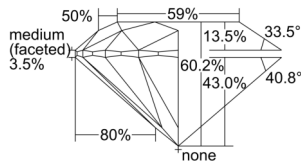

GIA®

FACSIMILE

GIA REPORT 1505649783

Verify this report at GIA.edu

GIA NATURAL DIAMOND DOSSIER®

October 18, 2024
GIA Report Number 1505649783
Shape and Cutting Style ..... Round Brilliant
Measurements ..... 4.35 - 4.38 x 2.63 mm

GRADING RESULTS

Carat Weight ..... 0.30 carat
Color Grade I
Clarity Grade VS1
Cut Grade ..... Excellent

ADDITIONAL GRADING INFORMATION

Polish ..... Excellent
Symmetry ..... Excellent
Fluorescence ..... None
Clarity Characteristics ..... Cloud, Needle
Inscription(s): GIA 1505649783

PROPORTIONS

Profile to actual proportions

GRADING SCALES

GIA COLOR SCALE	GIA CLARITY SCALE	GIA CUT SCALE	
D	FLAWLESS	EXCELLENT	
E	INTERNALLY FLAWLESS		
F		VVS₁	VERY GOOD
G	VVS₂		
H	VS₁	GOOD	
I	VS₂		
J	SI₁	FAIR	
K	SI₂		
L	I₁	POOR	
M	I₂		
N	I₃		
O			
P			
Q			
R			
S			
T			
U			
V			
W			
X			
Y			
Z