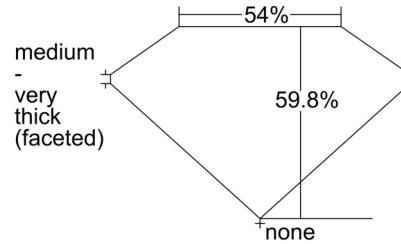

PROPORTIONS

Profile not to actual proportions