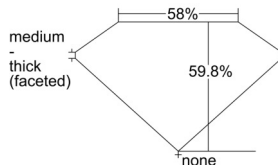

GIA®

FACSIMILE

GIA REPORT 1505663451

Verify this report at GIA.edu

GIA NATURAL DIAMOND DOSSIER®

October 16, 2024
GIA Report Number 1505663451
Shape and Cutting Style ..... Heart Brilliant
Measurements ..... 4.15 x 4.82 x 2.89 mm

GRADING RESULTS

Carat Weight ..... 0.33 carat
Color Grade ..... D
Clarity Grade VVS2

ADDITIONAL GRADING INFORMATION

Polish ..... Excellent
Symmetry ..... Excellent
Fluorescence ..... None
Clarity Characteristics ..... Cavity, Pinpoint
Inscription(s): GIA 1505663451

PROPORTIONS

Profile not to actual proportions

GRADING SCALES

GIA COLOR SCALE		GIA CLARITY SCALE			
COLORLESS	D	VERY VERY SLIGHTLY INCLUDED	FLAWLESS		
	E		INTERNALLY FLAWLESS		
	F	VERY SLIGHTLY INCLUDED	VVS₁		
	G		VVS₂		
	H		VS₁		
	NEAR COLORLESS	I	SLIGHTLY INCLUDED	VS₂	
		J		SI₁	
		FAINT	K	INCLUDED	SI₂
			L		I₁
			M		I₂
VERT LIGHT	N	LIGHT	I₃		
	O				
	P				
	Q				
	R