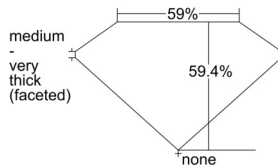

GIA®

FACSIMILE

GIA REPORT 1505663601

Verify this report at GIA.edu

GIA NATURAL DIAMOND DOSSIER®

October 16, 2024
GIA Report Number 1505663601
Shape and Cutting Style ..... Heart Brilliant
Measurements ..... 5.46 x 6.41 x 3.80 mm

GRADING RESULTS

Carat Weight ..... 0.79 carat
Color Grade ..... E
Clarity Grade VVS1

ADDITIONAL GRADING INFORMATION

Polish ..... Excellent
Symmetry ..... Very Good
Fluorescence ..... None
Clarity Characteristics ..... Pinpoint
Inscription(s): GIA 1505663601

PROPORTIONS

Profile not to actual proportions

GRADING SCALES

GIA COLOR SCALE		GIA CLARITY SCALE			
COLORLESS	D	VERY VERY SLIGHTLY INCLUDED	FLAWLESS		
	E		INTERNALLY FLAWLESS		
	F		VVS₁		
	G		VVS₂		
	NEAR COLORLESS	H	VERY SLIGHTLY INCLUDED	VS₁	
		I		VS₂	
		FAINT	J	SLIGHTLY INCLUDED	SI₁
			K		SI₂
	L		I₁		
	M		I₂		
N	I₃				
O					
VERT LIGHT	P	INCLUDED			
	Q				
	R				
	S				
	T				
	U				
	V				
LIGHT	W				
	X				
	Y				
	Z