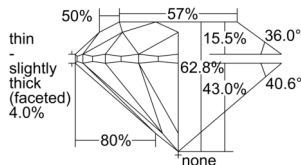

GIA®

FACSIMILE

GIA REPORT 1505664156

Verify this report at GIA.edu

GIA NATURAL DIAMOND DOSSIER®

October 16, 2024
GIA Report Number 1505664156
Shape and Cutting Style ..... Round Brilliant
Measurements ..... 4.21 - 4.26 x 2.66 mm

GRADING RESULTS

Carat Weight ..... 0.30 carat
Color Grade ..... K
Clarity Grade VS2
Cut Grade ..... Excellent

ADDITIONAL GRADING INFORMATION

Polish ..... Excellent
Symmetry ..... Very Good
Fluorescence ..... Faint
Clarity Characteristics..... Cloud, Crystal, Indented Natural
Inscription(s): GIA 1505664156

PROPORTIONS

Profile to actual proportions

GRADING SCALES

GIA COLOR SCALE	GIA CLARITY SCALE	GIA CUT SCALE	
D	FLAWLESS	EXCELLENT	
E	INTERNALLY FLAWLESS		
F		VVS₁	VERY GOOD
G	VVS₂		
H	VS₁	GOOD	
I	VS₂		
J	SI₁	FAIR	
K	SI₂		
L	I₁	POOR	
M	I₂		
N	I₃		
O			
P			
Q			
R			
S			
T			
U			
V			
W			
X			
Y			
Z