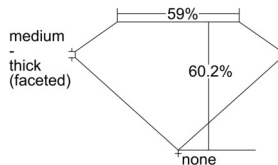

GIA®

FACSIMILE

GIA REPORT 1505667479

Verify this report at GIA.edu

GIA NATURAL DIAMOND DOSSIER®

October 16, 2024
GIA Report Number 1505667479
Shape and Cutting Style ..... Heart Brilliant
Measurements ..... 4.49 x 5.07 x 3.05 mm

GRADING RESULTS

Carat Weight ..... 0.40 carat
Color Grade ..... D
Clarity Grade VS1

ADDITIONAL GRADING INFORMATION

Polish ..... Excellent
Symmetry ..... Very Good
Fluorescence ..... None
Clarity Characteristics ..... Feather, Pinpoint
Inscription(s): GIA 1505667479

PROPORTIONS

Profile not to actual proportions

GRADING SCALES

GIA COLOR SCALE		GIA CLARITY SCALE			
COLORLESS	D	VERY VERY SLIGHTLY INCLUDED	FLAWLESS		
	E		INTERNALLY FLAWLESS		
	F	VERY SLIGHTLY INCLUDED	VVS₁		
	G		VVS₂		
	H		VS₁		
	NEAR COLORLESS	I	SLIGHTLY INCLUDED	VS₂	
		J		SI₁	
		FAINT	K	INCLUDED	SI₂
			L		I₁
			M		I₂
VERT LIGHT			N	INCLUDED	I₃
	O				
	P				
	Q				
LIGHT	R				
	S				
	T				
	U				
	V				
	Z