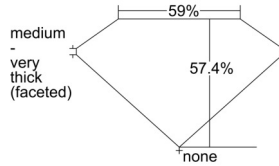

GIA®

FACSIMILE

GIA REPORT 1505667724

Verify this report at GIA.edu

GIA NATURAL DIAMOND DOSSIER®

October 16, 2024
GIA Report Number 1505667724
Shape and Cutting Style ..... Heart Brilliant
Measurements ..... 5.85 x 6.71 x 3.85 mm

GRADING RESULTS

Carat Weight ..... 0.90 carat
Color Grade ..... D
Clarity Grade VS1

ADDITIONAL GRADING INFORMATION

Polish ..... Excellent
Symmetry ..... Excellent
Fluorescence ..... None
Clarity Characteristics..... Crystal, Cloud, Needle, Pinpoint
Inscription(s): GIA 1505667724

PROPORTIONS

Profile not to actual proportions

GRADING SCALES

GIA COLOR SCALE		GIA CLARITY SCALE			
COLORLESS	D	VERY VERY SLIGHTLY INCLUDED	FLAWLESS		
	E		INTERNALLY FLAWLESS		
	F	VERY SLIGHTLY INCLUDED	VVS₁		
	G		VVS₂		
	H		VS₁		
	NEAR COLORLESS	I	SLIGHTLY INCLUDED	VS₂	
		J		SI₁	
		FAINT	K	INCLUDED	SI₂
			L		I₁
			M		I₂
VERY LIGHT			N	INCLUDED	I₃
			O		
			P		
	LIGHT	Q			
R					
S					
T					
	U				
	V				
	W				
	X				
	Y				
	Z