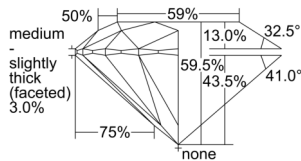

GIA®

FACSIMILE

GIA REPORT 1505672141

Verify this report at GIA.edu

GIA NATURAL DIAMOND DOSSIER®

October 17, 2024
GIA Report Number 1505672141
Shape and Cutting Style ..... Round Brilliant
Measurements ..... 5.22 - 5.25 x 3.11 mm

GRADING RESULTS

Carat Weight ..... 0.51 carat
Color Grade I
Clarity Grade VVS2
Cut Grade ..... Excellent

ADDITIONAL GRADING INFORMATION

Polish ..... Excellent
Symmetry ..... Excellent
Fluorescence ..... None
Clarity Characteristics ..... Pinpoint
Inscription(s): GIA 1505672141

PROPORTIONS

Profile to actual proportions

GRADING SCALES

GIA COLOR SCALE	GIA CLARITY SCALE	GIA CUT SCALE	
D	FLAWLESS	EXCELLENT	
E	INTERNALLY FLAWLESS		
F		VVS₁	VERY GOOD
G	VVS₂		
H	VS₁	GOOD	
I	VS₂		
J	SI₁	FAIR	
K	SI₂		
L	I₁	POOR	
M	I₂		
N	I₃		
O			
P			
Q			
R			
S			
T			
U			
V			
W			
X			
Y			
Z