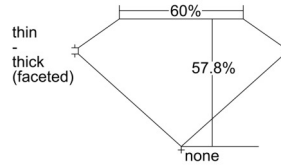

GIA®

FACSIMILE

GIA REPORT 1505676619

Verify this report at GIA.edu

GIA NATURAL DIAMOND DOSSIER®

October 18, 2024
GIA Report Number 1505676619
Shape and Cutting Style ..... Heart Brilliant
Measurements ..... 4.77 x 5.60 x 3.24 mm

GRADING RESULTS

Carat Weight ..... 0.50 carat
Color Grade ..... D
Clarity Grade VS1

ADDITIONAL GRADING INFORMATION

Polish ..... Excellent
Symmetry ..... Excellent
Fluorescence ..... None
Clarity Characteristics.....Crystal, Feather, Knot, Pinpoint
Inscription(s): GIA 1505676619

PROPORTIONS

Profile not to actual proportions

GRADING SCALES

GIA COLOR SCALE		GIA CLARITY SCALE			
COLORLESS	D	VERY VERY SLIGHTLY INCLUDED	FLAWLESS		
	E		INTERNALLY FLAWLESS		
	F	VERY SLIGHTLY INCLUDED	VS₁		
	G		VS₂		
	H		VS₁		
	NEAR COLORLESS	I	SLIGHTLY INCLUDED	VS₂	
		J		SI₁	
		FAINT	K	INCLUDED	SI₂
			L		I₁
			M		I₂
VERTICALLY LIGHT	N	INCLUDED	I₃		
	O				
	P				
	Q				
	R				
LIGHT	S				
	T				
	U				
	V				
	W				
X					
Y					
Z