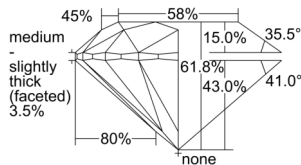

GIA®

FACSIMILE

GIA REPORT 1505725386

Verify this report at GIA.edu

GIA NATURAL DIAMOND DOSSIER®

October 23, 2024
GIA Report Number 1505725386
Shape and Cutting Style ..... Round Brilliant
Measurements ..... 3.89 - 3.91 x 2.41 mm

GRADING RESULTS

Carat Weight ..... 0.22 carat
Color Grade ..... D
Clarity Grade VS1
Cut Grade ..... Excellent

ADDITIONAL GRADING INFORMATION

Polish ..... Excellent
Symmetry ..... Excellent
Fluorescence ..... None
Clarity Characteristics ..... Cloud, Pinpoint
Inscription(s): GIA 1505725386

PROPORTIONS

Profile to actual proportions

GRADING SCALES

GIA COLOR SCALE	GIA CLARITY SCALE	GIA CUT SCALE	
D	FLAWLESS	EXCELLENT	
E	INTERNALLY FLAWLESS		
F		VVS₁	VERY GOOD
G	VVS₂		
H	VS₁	GOOD	
I	VS₂		
J	SI₁	FAIR	
K	SI₂		
L	I₁	POOR	
M			
N			
O	I₂		
P			
Q	I₃		
R			
S			
T			
U			
V			
W			
X			
Y			
Z