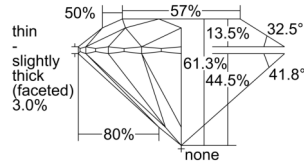

GIA®

FACSIMILE

GIA REPORT 1505745011

Verify this report at GIA.edu

GIA NATURAL DIAMOND DOSSIER®

October 25, 2024
GIA Report Number 1505745011
Shape and Cutting Style ..... Round Brilliant
Measurements ..... 5.14 - 5.17 x 3.16 mm

GRADING RESULTS

Carat Weight ..... 0.50 carat
Color Grade ..... E
Clarity Grade S11
Cut Grade ..... Excellent

ADDITIONAL GRADING INFORMATION

Polish ..... Excellent
Symmetry ..... Excellent
Fluorescence ..... None
Clarity Characteristics ..... Crystal
Inscription(s): GIA 1505745011

PROPORTIONS

Profile to actual proportions