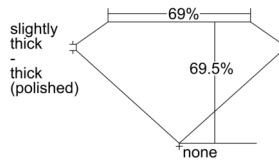

GIA®

FACSIMILE

GIA REPORT 1505752385

Verify this report at GIA.edu

GIA NATURAL DIAMOND DOSSIER®

October 28, 2024
GIA Report Number 1505752385
Shape and Cutting Style ..... Square Modified Brilliant
Measurements ..... 4.58 x 4.53 x 3.15 mm

GRADING RESULTS

Carat Weight ..... 0.54 carat
Color Grade ..... G
Clarity Grade VS1

ADDITIONAL GRADING INFORMATION

Polish ..... Excellent
Symmetry ..... Very Good
Fluorescence ..... None
Clarity Characteristics..... Crystal, Feather, Needle, Pinpoint
Inscription(s): GIA 1505752385

PROPORTIONS

Profile not to actual proportions

GRADING SCALES

GIA COLOR SCALE		GIA CLARITY SCALE			
COLORLESS	D	VERY VERY SLIGHTLY INCLUDED	FLAWLESS		
	E		INTERNALLY FLAWLESS		
	F	VERY SLIGHTLY INCLUDED	VS₁		
	G		VS₂		
	H		VS₁		
	NEAR COLORLESS	I	SLIGHTLY INCLUDED	VS₂	
		J		SI₁	
		FAINT	K	INCLUDED	SI₂
			L		I₁
			M		I₂
VERT LIGHT	N	LIGHT	I₃		
	O				
	P				
	Q				
	R