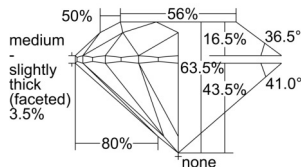

GIA®

FACSIMILE

GIA REPORT 1505763307

Verify this report at GIA.edu

GIA NATURAL DIAMOND DOSSIER®

October 28, 2024
GIA Report Number 1505763307
Shape and Cutting Style ..... Round Brilliant
Measurements ..... 5.62 - 5.67 x 3.58 mm

GRADING RESULTS

Carat Weight ..... 0.71 carat
Color Grade ..... J
Clarity Grade VS1
Cut Grade ..... Excellent

ADDITIONAL GRADING INFORMATION

Polish ..... Excellent
Symmetry ..... Excellent
Fluorescence ..... Faint
Clarity Characteristics..... Crystal, Cloud, Pinpoint
Inscription(s): GIA 1505763307

PROPORTIONS

Profile to actual proportions

GRADING SCALES

GIA COLOR SCALE	GIA CLARITY SCALE	GIA CUT SCALE	
D	FLAWLESS	EXCELLENT	
E	INTERNALLY FLAWLESS		
F		VVS₁	VERY GOOD
G	VVS₂		
H	VS₁	GOOD	
I	VS₂		
J	SI₁	FAIR	
K	SI₂		
L	I₁	POOR	
M	I₂		
N	I₃		
O			
P			
Q			
R			
S			
T			
U			
V			
W			
X			
Y			
Z