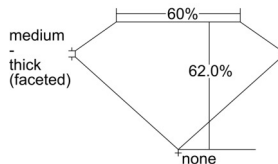

GIA®

FACSIMILE

GIA REPORT 1505773940

Verify this report at GIA.edu

GIA NATURAL DIAMOND DOSSIER®

October 29, 2024
GIA Report Number 1505773940
Shape and Cutting Style ..... Pear Brilliant
Measurements ..... 7.25 x 4.41 x 2.73 mm

GRADING RESULTS

Carat Weight ..... 0.52 carat
Color Grade ..... G
Clarity Grade VVS1

ADDITIONAL GRADING INFORMATION

Polish ..... Excellent
Symmetry ..... Excellent
Fluorescence ..... None
Clarity Characteristics..... Cloud, Internal Graining, Feather
Inscription(s): GIA 1505773940

PROPORTIONS

Profile not to actual proportions

GRADING SCALES

GIA COLOR SCALE		GIA CLARITY SCALE	
COLORLESS	D	VERY VERY SLIGHTLY INCLUDED	FLAWLESS
	E		INTERNALLY FLAWLESS
	F		VVS₁
	G		VVS₂
	H		VS₁
	I		VS₂
	J		SI₁
	K		SI₂
	L		I₁
	M		I₂
NEAR COLORLESS	N	SLIGHTLY INCLUDED	I₃
	O		
	P		
	Q		
FAINT	R		
	S		
	T		
	U		
VERT LIGHT	V		
	W		
	X		
	Y		
LIGHT	Z