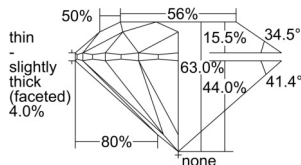

GIA®

FACSIMILE

GIA REPORT 1505776561

Verify this report at GIA.edu

GIA NATURAL DIAMOND DOSSIER®

October 29, 2024
GIA Report Number 1505776561
Shape and Cutting Style ..... Round Brilliant
Measurements ..... 5.05 - 5.09 x 3.19 mm

GRADING RESULTS

Carat Weight ..... 0.50 carat
Color Grade ..... L, Faint Brown
Clarity Grade S11
Cut Grade ..... Very Good

ADDITIONAL GRADING INFORMATION

Polish ..... Excellent
Symmetry ..... Good
Fluorescence ..... None
Clarity Characteristics ..... Cavity, Feather
Inscription(s): GIA 1505776561

PROPORTIONS

Profile to actual proportions