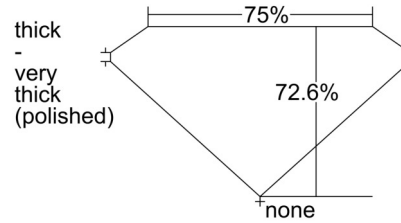

GIA NATURAL DIAMOND GRADING REPORT

November 27, 2024  
 GIA Report Number ..... 1505782415  
 Shape and Cutting Style ..... Square Modified Brilliant  
 Measurements ..... 6.58 x 6.54 x 4.75 mm

GRADING RESULTS

Carat Weight ..... 1.81 carat  
 Color Grade ..... H  
 Clarity Grade ..... Internally Flawless

ADDITIONAL GRADING INFORMATION

Polish ..... Excellent  
 Symmetry ..... Excellent  
 Fluorescence ..... Medium Blue  
 Inscription(s): GIA 1505782415  
**Comments:** Minor details of polish are not shown.

PROPORTIONS

Profile not to actual proportions

CLARITY CHARACTERISTICS

GRADING SCALES

GIA COLOR SCALE		GIA CLARITY SCALE	
COLOURLESS	D	VERY VERY SLIGHTLY INCLUDED	FLAWLESS
	E		INTERNALLY FLAWLESS
	F		VVS <sub>1</sub>
NEAR COLOURLESS	G	VERY SLIGHTLY INCLUDED	VVS <sub>2</sub>
	H		VS <sub>1</sub>
	I		VS <sub>2</sub>
FANT	J	SLIGHTLY INCLUDED	SI <sub>1</sub>
	K		SI <sub>2</sub>
	L		I <sub>1</sub>
VERY LIGHT	M	INCLUDED	I <sub>2</sub>
	N		I <sub>3</sub>
	O		
LIGHT	P		
	Q		
	R		
	S		
	T		
	U		
	V		
W			
X			
Y			
Z			