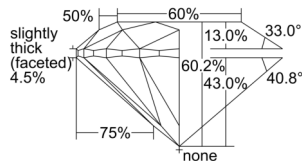

GIA®

FACSIMILE

GIA REPORT

1505782584

Verify this report at GIA.edu

GIA NATURAL DIAMOND DOSSIER®

November 05, 2024
GIA Report Number 1505782584
Shape and Cutting Style ..... Round Brilliant
Measurements ..... 5.10 - 5.12 x 3.08 mm

GRADING RESULTS

Carat Weight ..... 0.50 carat
Color Grade ..... G
Clarity Grade S11
Cut Grade ..... Excellent

ADDITIONAL GRADING INFORMATION

Polish ..... Excellent
Symmetry ..... Excellent
Fluorescence ..... None
Clarity Characteristics ..... Crystal, Feather
Inscription(s): GIA 1505782584

PROPORTIONS

Profile to actual proportions

GRADING SCALES

GIA COLOR SCALE	GIA CLARITY SCALE	GIA CUT SCALE	
D	FLAWLESS	EXCELLENT	
E	INTERNALLY FLAWLESS		
F		VVS₁	VERY GOOD
G	VVS₂		
H	VS₁	GOOD	
I	VS₂		
J	S1₁	FAIR	
K	S1₂		
L	I₁	POOR	
M	I₂		
N	I₃		
O			
P			
Q			
R			
S			
T			
U			
V			
W			
X			
Y			
Z