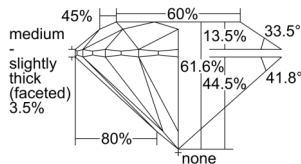

GIA®

FACSIMILE

GIA REPORT 1505784957

Verify this report at GIA.edu

GIA NATURAL DIAMOND DOSSIER®

November 06, 2024
GIA Report Number 1505784957
Shape and Cutting Style ..... Round Brilliant
Measurements ..... 4.33 - 4.35 x 2.67 mm

GRADING RESULTS

Carat Weight ..... 0.30 carat
Color Grade ..... G
Clarity Grade VVS2
Cut Grade ..... Excellent

ADDITIONAL GRADING INFORMATION

Polish ..... Excellent
Symmetry ..... Excellent
Fluorescence ..... Medium Blue
Clarity Characteristics ..... Cloud, Pinpoint
Inscription(s): GIA 1505784957

PROPORTIONS

Profile to actual proportions

GRADING SCALES

GIA COLOR SCALE	GIA CLARITY SCALE	GIA CUT SCALE	
D	FLAWLESS	EXCELLENT	
E	INTERNALLY FLAWLESS		
F		VVS₁	VERY GOOD
G	VVS₂		
H	VS₁	GOOD	
I	VS₂		
J	SI₁	FAIR	
K	SI₂		
L	I₁	POOR	
M	I₂		
N	I₃		
O			
P			
Q			
R			
S			
T			
U			
V			
W			
X			
Y			
Z