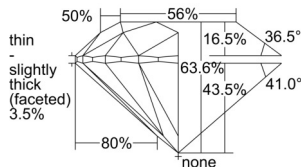

GIA®

FACSIMILE

GIA REPORT 1505796403

Verify this report at GIA.edu

GIA NATURAL DIAMOND DOSSIER®

December 04, 2024
GIA Report Number 1505796403
Shape and Cutting Style ..... Round Brilliant
Measurements ..... 5.86 - 5.90 x 3.74 mm

GRADING RESULTS

Carat Weight ..... 0.80 carat
Color Grade ..... H
Clarity Grade S11
Cut Grade ..... Excellent

ADDITIONAL GRADING INFORMATION

Polish ..... Excellent
Symmetry ..... Excellent
Fluorescence ..... None
Clarity Characteristics ..... Cavity, Feather
Inscription(s): GIA 1505796403

PROPORTIONS

Profile to actual proportions

GRADING SCALES

GIA COLOR SCALE	GIA CLARITY SCALE	GIA CUT SCALE
D	FLAWLESS	EXCELLENT
E	FLAWLESS	
F	INTERNALLY FLAWLESS	VERY GOOD
G	FLAWLESS	
H	VVS₁	GOOD
I	VVS₂	
J	VS₁	FAIR
K	VS₂	
L	S1₁	POOR
M	S1₂	
N	I₁	
O	I₂	
P	I₃	
Q		
R		
S		
T		
U		
V		
W		
X		
Y		
Z