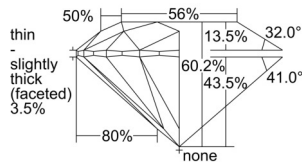

GIA®

FACSIMILE

GIA REPORT 1505805597

Verify this report at GIA.edu

GIA NATURAL DIAMOND DOSSIER®

November 11, 2024
GIA Report Number 1505805597
Shape and Cutting Style ..... Round Brilliant
Measurements ..... 4.93 - 4.95 x 2.97 mm

GRADING RESULTS

Carat Weight ..... 0.43 carat
Color Grade ..... E
Clarity Grade VS1
Cut Grade ..... Excellent

ADDITIONAL GRADING INFORMATION

Polish ..... Excellent
Symmetry ..... Excellent
Fluorescence ..... Medium Blue
Clarity Characteristics ..... Crystal, Cloud
Inscription(s): GIA 1505805597

PROPORTIONS

GRADING SCALES

GIA COLOR SCALE	GIA CLARITY SCALE	GIA CUT SCALE	
D	FLAWLESS	EXCELLENT	
E	INTERNALLY FLAWLESS		
F		VVS₁	VERY GOOD
G	VVS₂		
H	VS₁	GOOD	
I	VS₂		
J	SI₁	FAIR	
K	SI₂		
L	I₁	POOR	
M	I₂		
N	I₃		
O			
P			
Q			
R			
S			
T			
U			
V			
W			
X			
Y			
Z