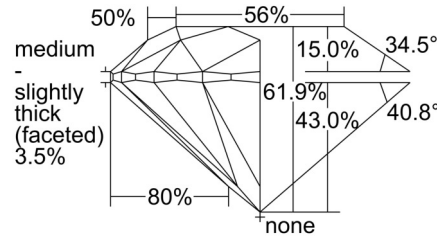

GIA NATURAL DIAMOND GRADING REPORT

November 12, 2024
GIA Report Number 1505806662
Shape and Cutting Style ..... Round Brilliant
Measurements ..... 6.39 - 6.44 x 3.97 mm

GRADING RESULTS

Carat Weight ..... 1.00 carat
Color Grade ..... J
Clarity Grade SI1
Cut Grade ..... Excellent

ADDITIONAL GRADING INFORMATION

Polish ..... Excellent
Symmetry ..... Excellent
Fluorescence ..... None
Inscription(s): GIA 1505806662

Comments: Clouds, pinpoints and surface graining are not shown.

PROPORTIONS

Profile to actual proportions