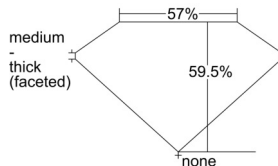

GIA®

FACSIMILE

GIA REPORT 1505827732

Verify this report at GIA.edu

GIA NATURAL DIAMOND DOSSIER®

November 07, 2024
GIA Report Number 1505827732
Shape and Cutting Style ..... Marquise Brilliant
Measurements ..... 9.75 x 4.64 x 2.76 mm

GRADING RESULTS

Carat Weight ..... 0.72 carat
Color Grade ..... D
Clarity Grade VS1

ADDITIONAL GRADING INFORMATION

Polish ..... Excellent
Symmetry ..... Excellent
Fluorescence ..... Faint
Clarity Characteristics ..... Crystal, Cloud, Pinpoint
Inscription(s): GIA 1505827732

PROPORTIONS

Profile not to actual proportions

GRADING SCALES

GIA COLOR SCALE		GIA CLARITY SCALE			
COLORLESS	D	VERY VERY SLIGHTLY INCLUDED	FLAWLESS		
	E		INTERNALLY FLAWLESS		
	F	VERY SLIGHTLY INCLUDED	VVS₁		
	G		VVS₂		
	H		VS₁		
	NEAR COLORLESS	I	SLIGHTLY INCLUDED	VS₂	
		J		SI₁	
		FAINT	K	INCLUDED	SI₂
			L		I₁
			M		I₂
VERT LIGHT	N	LIGHT	I₃		
	O				
	P				
	Q				
	R