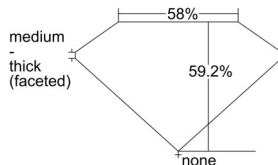

GIA®

FACSIMILE

GIA REPORT 1505831359

Verify this report at GIA.edu

GIA NATURAL DIAMOND DOSSIER®

November 11, 2024
GIA Report Number 1505831359
Shape and Cutting Style ..... Heart Brilliant
Measurements ..... 4.52 x 5.21 x 3.08 mm

GRADING RESULTS

Carat Weight ..... 0.42 carat
Color Grade ..... F
Clarity Grade ..... Internally Flawless

ADDITIONAL GRADING INFORMATION

Polish ..... Excellent
Symmetry ..... Very Good
Fluorescence ..... None
Clarity Characteristics ..... Minor Details of Polish
Inspection(s): GIA 1505831359

PROPORTIONS

Profile not to actual proportions

GRADING SCALES

GIA COLOR SCALE		GIA CLARITY SCALE	
COLORLESS	D	VERY VERY SLIGHTLY INCLUDED	FLAWLESS
	E		INTERNALLY FLAWLESS
	F		VVS₁
	G		VVS₂
	H		VS₁
	I		VS₂
	J		SI₁
	K		SI₂
	L		I₁
	M		I₂
NEAR COLORLESS	N	SLIGHTLY INCLUDED	I₃
	O		
	P		
	Q		
FAINT	R		
	S		
	T		
	U		
VERY LIGHT	V		
	W		
	X		
	Y		
LIGHT	Z