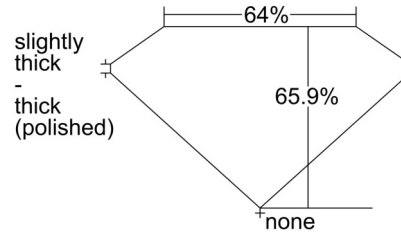

PROPORTIONS

Profile not to actual proportions