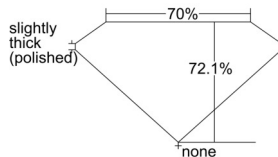

GIA®

FACSIMILE

GIA REPORT 1505849145

Verify this report at GIA.edu

GIA NATURAL DIAMOND DOSSIER®

November 12, 2024
GIA Report Number 1505849145
Shape and Cutting Style ..... Square Modified Brilliant
Measurements ..... 4.33 x 4.27 x 3.08 mm

GRADING RESULTS

Carat Weight ..... 0.48 carat
Color Grade ..... D
Clarity Grade SI1

ADDITIONAL GRADING INFORMATION

Polish ..... Excellent
Symmetry ..... Very Good
Fluorescence ..... None
Clarity Characteristics ..... Cloud, Crystal
Inscription(s): GIA 1505849145

PROPORTIONS

Profile not to actual proportions

GRADING SCALES

GIA COLOR SCALE		GIA CLARITY SCALE			
COLORLESS	D	VERY VERY SLIGHTLY INCLUDED	FLAWLESS		
	E		INTERNALLY FLAWLESS		
	F	VERY SLIGHTLY INCLUDED	VVS₁		
	G		VVS₂		
	H		VS₁		
	NEAR COLORLESS	I	SLIGHTLY INCLUDED	VS₂	
		J		SI₁	
		FAINT	K	INCLUDED	SI₂
			L		I₁
			M		I₂
VERT LIGHT	N	LIGHT	I₃		
	O				
	P				
	Q				
	R