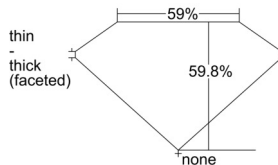

GIA®

FACSIMILE

GIA REPORT 1505901527

Verify this report at GIA.edu

GIA NATURAL DIAMOND DOSSIER®

November 25, 2024
GIA Report Number 1505901527
Shape and Cutting Style ..... Heart Brilliant
Measurements ..... 5.75 x 6.69 x 4.00 mm

GRADING RESULTS

Carat Weight ..... 0.91 carat
Color Grade ..... F
Clarity Grade VVS1

ADDITIONAL GRADING INFORMATION

Polish ..... Excellent
Symmetry ..... Excellent
Fluorescence ..... None
Clarity Characteristics ..... Pinpoint
Inscription(s): GIA 1505901527

PROPORTIONS

Profile not to actual proportions

GRADING SCALES

GIA COLOR SCALE		GIA CLARITY SCALE			
COLORLESS	D	VERY VERY SLIGHTLY INCLUDED	FLAWLESS		
	E		INTERNALLY FLAWLESS		
	F	VERY SLIGHTLY INCLUDED	VVS₁		
	G		VVS₂		
	H		VS₁		
	NEAR COLORLESS	I	SLIGHTLY INCLUDED	VS₂	
		J		SI₁	
		FAINT	K	INCLUDED	SI₂
			L		I₁
			M		I₂
VERTICALLY LIGHT	N	LIGHT	I₃		
	O				
	P				
	Q				
	R				
	S				
	T				
U					
V					
W					
X					
Y					
Z