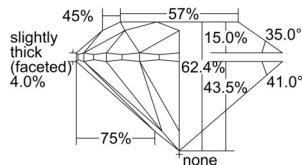

GIA®

FACSIMILE

GIA REPORT 1505904536

Verify this report at GIA.edu

GIA NATURAL DIAMOND DOSSIER®

November 26, 2024
GIA Report Number 1505904536
Shape and Cutting Style ..... Round Brilliant
Measurements ..... 5.04 - 5.07 x 3.16 mm

GRADING RESULTS

Carat Weight ..... 0.50 carat
Color Grade ..... H
Clarity Grade VVS2
Cut Grade ..... Excellent

ADDITIONAL GRADING INFORMATION

Polish ..... Excellent
Symmetry ..... Excellent
Fluorescence ..... None
Clarity Characteristics ..... Needle, Pinpoint
Inscription(s): GIA 1505904536

PROPORTIONS

Profile to actual proportions

GRADING SCALES

GIA COLOR SCALE	GIA CLARITY SCALE	GIA CUT SCALE
COLOURLESS	FLAWLESS	EXCELLENT
D	INTERNALLY FLAWLESS	
E	VVS₁	VERY GOOD
F		
G	VVS₂	
H	VS₁	GOOD
I		
J	VS₂	
K	SI₁	FAIR
L		
M	SI₂	
N	I₁	POOR
O		
P	I₂	
Q	I₃	
R		
S		
T		
U		
V		
W		
X		
Y		
Z