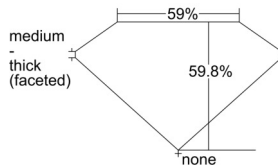

GIA®

FACSIMILE

GIA REPORT 1505918172

Verify this report at GIA.edu

GIA NATURAL DIAMOND DOSSIER®

December 02, 2024
GIA Report Number 1505918172
Shape and Cutting Style ..... Heart Brilliant
Measurements ..... 4.89 x 5.76 x 3.45 mm

GRADING RESULTS

Carat Weight ..... 0.55 carat
Color Grade ..... F
Clarity Grade VS1

ADDITIONAL GRADING INFORMATION

Polish ..... Excellent
Symmetry ..... Excellent
Fluorescence ..... Faint
Clarity Characteristics ..... Crystal, Cloud, Pinpoint
Inscription(s): GIA 1505918172

PROPORTIONS

Profile not to actual proportions

GRADING SCALES

GIA COLOR SCALE		GIA CLARITY SCALE	
COLORLESS	D	VERY VERY SLIGHTLY INCLUDED	FLAWLESS
	E		INTERNALLY FLAWLESS
	F		VVS₁
	G		VVS₂
	H		VS₁
	I		VS₂
	J		SI₁
	K		SI₂
	L		I₁
	M		I₂
NEAR COLORLESS	N	SLIGHTLY INCLUDED	I₃
	O		
	P		
	Q		
FAINT	R		
	S		
	T		
	U		
VERT LIGHT	V		
	W		
	X		
	Y		
LIGHT	Z