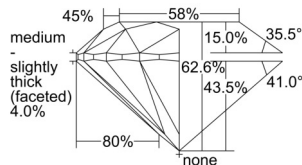

GIA®

FACSIMILE

GIA REPORT 1505923776

Verify this report at GIA.edu

GIA NATURAL DIAMOND DOSSIER®

December 03, 2024
GIA Report Number 1505923776
Shape and Cutting Style ..... Round Brilliant
Measurements ..... 4.00 - 4.03 x 2.51 mm

GRADING RESULTS

Carat Weight ..... 0.25 carat
Color Grade ..... D
Clarity Grade VVS1
Cut Grade ..... Excellent

ADDITIONAL GRADING INFORMATION

Polish ..... Excellent
Symmetry ..... Excellent
Fluorescence ..... None
Clarity Characteristics ..... Pinpoint, Indented Natural
Inspection(s): GIA 1505923776

PROPORTIONS

Profile to actual proportions