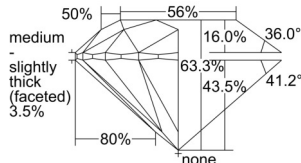

GIA®

FACSIMILE

GIA REPORT 1505928492

Verify this report at GIA.edu

GIA NATURAL DIAMOND DOSSIER®

December 03, 2024
GIA Report Number 1505928492
Shape and Cutting Style ..... Round Brilliant
Measurements ..... 5.37 - 5.41 x 3.41 mm

GRADING RESULTS

Carat Weight ..... 0.61 carat
Color Grade ..... G
Clarity Grade VS2
Cut Grade ..... Excellent

ADDITIONAL GRADING INFORMATION

Polish ..... Excellent
Symmetry ..... Excellent
Fluorescence ..... None
Clarity Characteristics ..... Crystal, Cloud
Inscription(s): GIA 1505928492

PROPORTIONS

Profile to actual proportions

GRADING SCALES

GIA COLOR SCALE	GIA CLARITY SCALE	GIA CUT SCALE	
D	FLAWLESS	EXCELLENT	
E	INTERNALLY FLAWLESS		
F		VVS₁	VERY GOOD
G	VVS₂		
H	VS₁	GOOD	
I	VS₂		
J	SI₁	FAIR	
K	SI₂		
L	I₁	POOR	
M	I₂		
N	I₃		
O			
P			
Q			
R			
S			
T			
U			
V			
W			
X			
Y			
Z