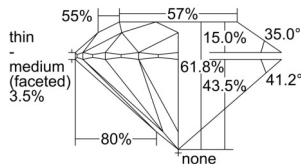

GIA®

FACSIMILE

GIA REPORT 1505928575

Verify this report at GIA.edu

GIA NATURAL DIAMOND DOSSIER®

December 03, 2024
GIA Report Number 1505928575
Shape and Cutting Style ..... Round Brilliant
Measurements ..... 5.77 - 5.81 x 3.58 mm

GRADING RESULTS

Carat Weight ..... 0.73 carat
Color Grade ..... E
Clarity Grade S11
Cut Grade ..... Excellent

ADDITIONAL GRADING INFORMATION

Polish ..... Excellent
Symmetry ..... Excellent
Fluorescence ..... None
Clarity Characteristics ..... Crystal, Feather, Needle
Inscription(s): GIA 1505928575

PROPORTIONS

Profile to actual proportions

GRADING SCALES

GIA COLOR SCALE	GIA CLARITY SCALE	GIA CUT SCALE	
D	FLAWLESS	EXCELLENT	
E	INTERNALLY FLAWLESS		
F		VVS₁	VERY GOOD
G	VVS₂		
H	VS₁	GOOD	
I	VS₂		
J	S1₁	FAIR	
K	S1₂		
L	I₁	POOR	
M	I₂		
N	I₃		
O			
P			
Q			
R			
S			
T			
U			
V			
W			
X			
Y			
Z