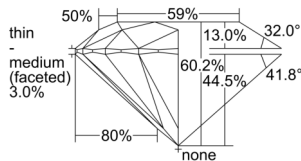

GIA®

FACSIMILE

GIA REPORT 1505948556

Verify this report at GIA.edu

GIA NATURAL DIAMOND DOSSIER®

December 06, 2024
GIA Report Number 1505948556
Shape and Cutting Style ..... Round Brilliant
Measurements ..... 4.87 - 4.88 x 2.93 mm

GRADING RESULTS

Carat Weight ..... 0.41 carat
Color Grade ..... H
Clarity Grade VVS2
Cut Grade ..... Excellent

ADDITIONAL GRADING INFORMATION

Polish ..... Excellent
Symmetry ..... Excellent
Fluorescence ..... None
Clarity Characteristics ..... Pinpoint, Cloud
Inscription(s): GIA 1505948556

PROPORTIONS

Profile to actual proportions

GRADING SCALES

GIA COLOR SCALE		GIA CLARITY SCALE		GIA CUT SCALE		
COLORLESS	D	FLAWLESS	VERY VERY SLIGHTLY INCLUDED	EXCELLENT		
	E					
	F	INTERNALLY FLAWLESS				
	G					
	NEAR COLORLESS	H		VVS₁		VERY GOOD
		I				
	FANT	J		VVS₂		GOOD
		K				
		L		VS₁		
		M				
VERY LIGHT		N	VS₂			
		O				
LIGHT	P	SI₁	POOR			
	Q					
	R	SI₂				
	S					
	T	I₁				
	U					
	V	I₂				
	W					
X	I₃					
Y						
Z