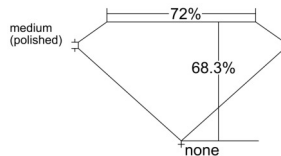

GIA®

FACSIMILE

GIA REPORT 1505965507

Verify this report at GIA.edu

GIA NATURAL DIAMOND DOSSIER®

December 10, 2024
GIA Report Number 1505965507
Shape and Cutting Style ..... Square Modified Brilliant
Measurements ..... 4.62 x 4.49 x 3.07 mm

GRADING RESULTS

Carat Weight ..... 0.50 carat
Color Grade ..... G
Clarity Grade VS2

ADDITIONAL GRADING INFORMATION

Polish ..... Excellent
Symmetry ..... Very Good
Fluorescence ..... None
Clarity Characteristics ..... Feather
Inscription(s): GIA 1505965507

PROPORTIONS

Profile not to actual proportions

GRADING SCALES

GIA COLOR SCALE		GIA CLARITY SCALE		
COLORLESS	D	VERY VERY SLIGHTLY INCLUDED	FLAWLESS	
	E		INTERNALLY FLAWLESS	
	F		VVS₁	
	NEAR COLORLESS	G	VERY SLIGHTLY INCLUDED	VVS₂
		H		VS₁
		I	SLIGHTLY INCLUDED	VS₂
		J		SI₁
		K		SI₂
	FAINT	L	INCLUDED	I₁
		M		I₂
N		I₃		
VERT LIGHT		O	LIGHT	
		P		
		Q		
		R		
		S		
	T			
	U			
LIGHT	V			
	W			
	X			
	Y			
	Z