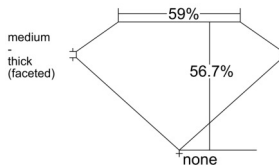

GIA®

FACSIMILE

GIA REPORT 1505968714

Verify this report at GIA.edu

GIA NATURAL DIAMOND DOSSIER®

December 11, 2024
GIA Report Number 1505968714
Shape and Cutting Style ..... Heart Brilliant
Measurements ..... 5.05 x 5.69 x 3.23 mm

GRADING RESULTS

Carat Weight ..... 0.55 carat
Color Grade ..... G
Clarity Grade VS1

ADDITIONAL GRADING INFORMATION

Polish ..... Excellent
Symmetry ..... Excellent
Fluorescence ..... None
Clarity Characteristics ..... Cloud, Crystal, Pinpoint
Inspection(s): GIA 1505968714

PROPORTIONS

Profile not to actual proportions

GRADING SCALES

GIA COLOR SCALE		GIA CLARITY SCALE	
COLORLESS	D	VERY VERY SLIGHTLY INCLUDED	FLAWLESS
	E		INTERNALLY FLAWLESS
	F		VVS₁
	G		VVS₂
	H		VS₁
	I		VS₂
	J		SI₁
	K		SI₂
	L		I₁
	M		I₂
NEAR COLORLESS	N	SLIGHTLY INCLUDED	I₃
	O		
	P		
	Q		
FAINT	R		
	S		
	T		
	U		
VERT LIGHT	V		
	W		
	X		
	Y		
LIGHT	Z