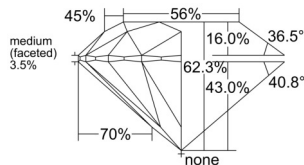

GIA®

FACSIMILE

GIA REPORT 1505969761

Verify this report at GIA.edu

GIA NATURAL DIAMOND DOSSIER®

December 11, 2024
GIA Report Number 1505969761
Shape and Cutting Style ..... Round Brilliant
Measurements ..... 5.66 - 5.70 x 3.54 mm

GRADING RESULTS

Carat Weight ..... 0.70 carat
Color Grade ..... E
Clarity Grade VS1
Cut Grade ..... Excellent

ADDITIONAL GRADING INFORMATION

Polish ..... Excellent
Symmetry ..... Excellent
Fluorescence ..... None
Clarity Characteristics ..... Feather, Pinpoint
Inscription(s): GIA 1505969761

PROPORTIONS

Profile to actual proportions

GRADING SCALES

GIA COLOR SCALE	GIA CLARITY SCALE	GIA CUT SCALE	
D	FLAWLESS	EXCELLENT	
E	INTERNALLY FLAWLESS		
F		VVS₁	VERY GOOD
G	VVS₂		
H	VS₁	GOOD	
I	VS₂		
J	SI₁	FAIR	
K	SI₂		
L	I₁	POOR	
M	I₂		
N	I₃		
O			
P			
Q			
R			
S			
T			
U			
V			
W			
X			
Y			
Z