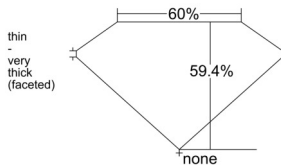

GIA®

FACSIMILE

GIA REPORT 1505978159

Verify this report at GIA.edu

GIA NATURAL DIAMOND DOSSIER®

December 11, 2024
GIA Report Number 1505978159
Shape and Cutting Style ..... Heart Brilliant
Measurements ..... 4.83 x 5.46 x 3.24 mm

GRADING RESULTS

Carat Weight ..... 0.50 carat
Color Grade I
Clarity Grade SI1

ADDITIONAL GRADING INFORMATION

Polish ..... Excellent
Symmetry ..... Very Good
Fluorescence ..... None
Clarity Characteristics ..... Feather, Knot
Inscription(s): GIA 1505978159

PROPORTIONS

Profile not to actual proportions

GRADING SCALES

GIA COLOR SCALE		GIA CLARITY SCALE			
COLORLESS	D	VERY VERY SLIGHTLY INCLUDED	FLAWLESS		
	E		INTERNALLY FLAWLESS		
	F		VVS₁		
	NEAR COLORLESS	G	VVS₂		
		H	VERY SLIGHTLY INCLUDED	VS₁	
		I		VS₂	
		FAINT	J	SLIGHTLY INCLUDED	SI₁
	K		SI₂		
	L		INCLUDED		I₁
	M			I₂	
N	I₃				
VERT LIGHT	O				
	P				
	Q				
	R				
	S				
	T				
	LIGHT	U			
		V			
W					
X					
Y					
Z