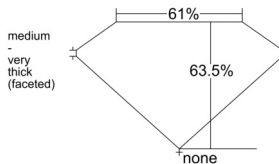

GIA®

FACSIMILE

GIA REPORT 1505978604

Verify this report at GIA.edu

GIA NATURAL DIAMOND DOSSIER®

December 11, 2024
GIA Report Number 1505978604
Shape and Cutting Style ..... Oval Brilliant
Measurements ..... 5.62 x 4.17 x 2.65 mm

GRADING RESULTS

Carat Weight ..... 0.40 carat
Color Grade ..... E
Clarity Grade VS1

ADDITIONAL GRADING INFORMATION

Polish ..... Excellent
Symmetry ..... Good
Fluorescence ..... None
Clarity Characteristics ..... Cloud, Feather, Pinpoint
Inscription(s): GIA 1505978604

PROPORTIONS

Profile not to actual proportions

GRADING SCALES

GIA COLOR SCALE		GIA CLARITY SCALE	
COLORLESS	D	VERY VERY SLIGHTLY INCLUDED	FLAWLESS
	E		INTERNALLY FLAWLESS
	F		VVS₁
	G		VVS₂
	H		VS₁
	I		VS₂
	J		SI₁
	K		SI₂
	L		I₁
	M		I₂
NEAR COLORLESS	N	SLIGHTLY INCLUDED	I₃
	O		
	P		
	Q		
FAINT	R		
	S		
	T		
	U		
VERT LIGHT	V		
	W		
	X		
	Y		
LIGHT	Z