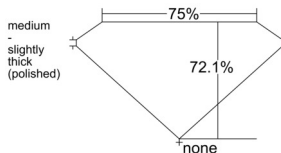

GIA®

FACSIMILE

GIA REPORT 1505984110

Verify this report at GIA.edu

GIA NATURAL DIAMOND DOSSIER®

December 12, 2024
GIA Report Number 1505984110
Shape and Cutting Style ..... Square Modified Brilliant
Measurements ..... 4.99 x 4.99 x 3.60 mm

GRADING RESULTS

Carat Weight ..... 0.76 carat
Color Grade ..... J
Clarity Grade SI1

ADDITIONAL GRADING INFORMATION

Polish ..... Excellent
Symmetry ..... Excellent
Fluorescence ..... None
Clarity Characteristics ..... Crystal, Cloud, Feather
Inscription(s): GIA 1505984110

PROPORTIONS

Profile not to actual proportions

GRADING SCALES

GIA COLOR SCALE		GIA CLARITY SCALE			
COLORLESS	D	NEAR COLORLESS	FLAWLESS		
	E		INTERNALLY FLAWLESS		
	F		VERY VERY SLIGHTLY INCLUDED	VVS₁	
	G			VVS₂	
	H		VERY SLIGHTLY INCLUDED	VS₁	
	I			VS₂	
	J			SLIGHTLY INCLUDED	SI₁
	K		SI₂		
	FAINT		L	NEAR FAINT	I₁
			M		I₂
N		I₃			
O			LIGHT		
P					
Q					
R					
S					
VERT LIGHT	T	VERY LIGHT			
	U				
	V				
	W				
	X				
	Y				
COLORLESS	Z	FAINT