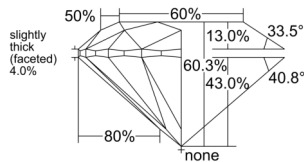

GIA®

FACSIMILE

GIA REPORT 1505987059

Verify this report at GIA.edu

GIA NATURAL DIAMOND DOSSIER®

December 12, 2024
GIA Report Number 1505987059
Shape and Cutting Style ..... Round Brilliant
Measurements ..... 5.95 - 5.99 x 3.60 mm

GRADING RESULTS

Carat Weight ..... 0.80 carat
Color Grade ..... H
Clarity Grade S11
Cut Grade ..... Excellent

ADDITIONAL GRADING INFORMATION

Polish ..... Excellent
Symmetry ..... Excellent
Fluorescence ..... None
Clarity Characteristics ..... Crystal, Cloud
Inscription(s): GIA 1505987059

PROPORTIONS

Profile to actual proportions

GRADING SCALES

GIA COLOR SCALE	GIA CLARITY SCALE	GIA CUT SCALE	
D	FLAWLESS	EXCELLENT	
E	INTERNALLY FLAWLESS		
F		VVS₁	VERY GOOD
G	VVS₂		
H	VS₁	GOOD	
I	VS₂		
J	S1₁	FAIR	
K	S1₂		
L	I₁	POOR	
M	I₂		
N	I₃		
O			
P			
Q			
R			
S			
T			
U			
V			
W			
X			
Y			
Z