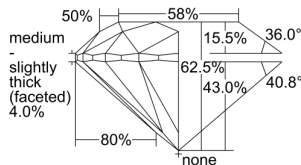

GIA®

FACSIMILE

GIA REPORT 1507031750

Verify this report at GIA.edu

GIA NATURAL DIAMOND DOSSIER®

July 29, 2024
GIA Report Number 1507031750
Shape and Cutting Style ..... Round Brilliant
Measurements ..... 4.72 - 4.75 x 2.96 mm

GRADING RESULTS

Carat Weight ..... 0.41 carat
Color Grade ..... H
Clarity Grade S11
Cut Grade ..... Excellent

ADDITIONAL GRADING INFORMATION

Polish ..... Excellent
Symmetry ..... Excellent
Fluorescence ..... None
Clarity Characteristics..... Cloud, Crystal, Feather
Inscription(s): GIA 1507031750

PROPORTIONS

Profile to actual proportions

GRADING SCALES

GIA COLOR SCALE	GIA CLARITY SCALE	GIA CUT SCALE	
D	FLAWLESS	EXCELLENT	
E	INTERNALLY FLAWLESS		
F		VVS₁	VERY GOOD
G	VVS₂		
H	VS₁	GOOD	
I	VS₂		
J	S1₁	FAIR	
K	S1₂		
L	I₁	POOR	
M	I₂		
N	I₃		
O			
P			
Q			
R			
S			
T			
U			
V			
W			
X			
Y			
Z